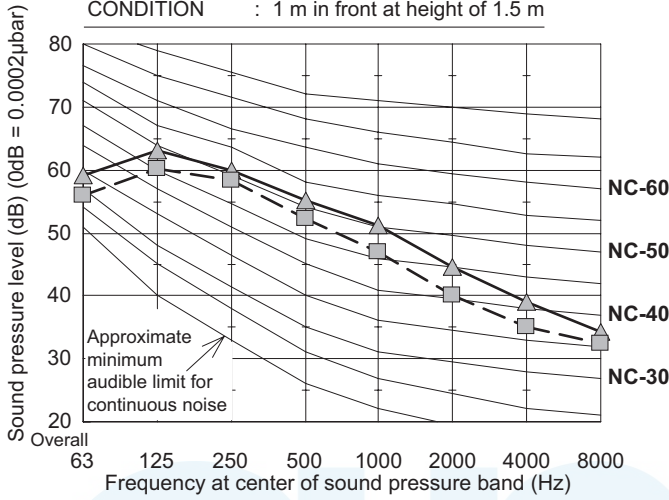

1. Outdoor Unit

1-5. Noise Criterion Curves

Standard mode 
 Quiet mode 

U-8MF2E8, U-10MF2E8, U-12MF2E8, U-14MF2E8, U-16MF2E8

MODEL : U-8MF2E8
 SOUND LEVEL : 57.0
 db (A) (Quiet mode 54.0)
 CONDITION : 1 m in front at height of 1.5 m

MODEL : U-10MF2E8
 SOUND LEVEL : 59.0
 db (A) (Quiet mode 56.0)
 CONDITION : 1 m in front at height of 1.5 m

MODEL : U-12MF2E8
 SOUND LEVEL : 61.0
 db (A) (Quiet mode 58.0)
 CONDITION : 1 m in front at height of 1.5 m

MODEL : U-14MF2E8
 SOUND LEVEL : 62.0
 db (A) (Quiet mode 59.0)
 CONDITION : 1 m in front at height of 1.5 m

MODEL : U-16MF2E8
 SOUND LEVEL : 62.0
 db (A) (Quiet mode 59.0)
 CONDITION : 1 m in front at height of 1.5 m