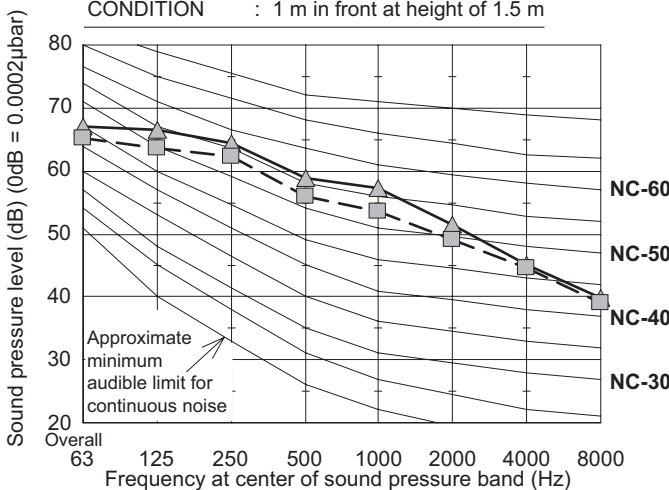

1. Outdoor Unit

1-5. Noise Criterion Curves

Standard mode 
 Quiet mode 

U-8MF2E8, U-10MF2E8, U-12MF2E8, U-14MF2E8, U-16MF2E8

MODEL : U-8MF2E8
 SOUND LEVEL : 57.0
 db (A) (Quiet mode 54.0)
 CONDITION : 1 m in front at height of 1.5 m

MODEL : U-10MF2E8
 SOUND LEVEL : 59.0
 db (A) (Quiet mode 56.0)
 CONDITION : 1 m in front at height of 1.5 m

MODEL : U-12MF2E8
 SOUND LEVEL : 61.0
 db (A) (Quiet mode 58.0)
 CONDITION : 1 m in front at height of 1.5 m

MODEL : U-14MF2E8
 SOUND LEVEL : 62.0
 db (A) (Quiet mode 59.0)
 CONDITION : 1 m in front at height of 1.5 m

MODEL : U-16MF2E8
 SOUND LEVEL : 62.0
 db (A) (Quiet mode 59.0)
 CONDITION : 1 m in front at height of 1.5 m