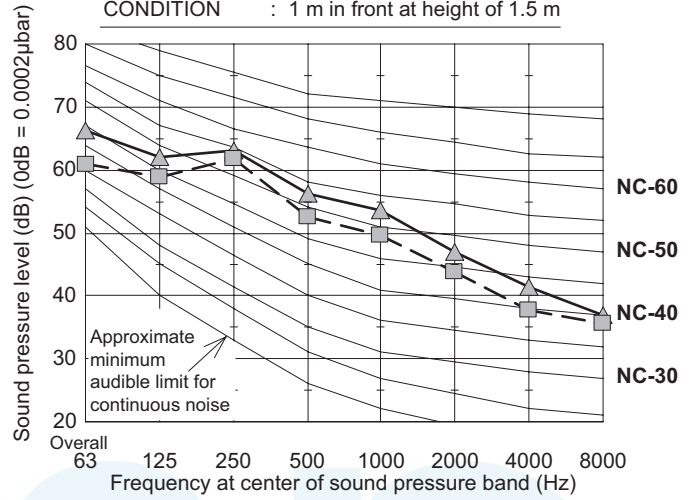

1. Outdoor Unit

1-5. Noise Criterion Curves

Standard mode 
 Quiet mode 

U-8MF2E8, U-10MF2E8, U-12MF2E8, U-14MF2E8, U-16MF2E8

MODEL : U-8MF2E8
 SOUND LEVEL : 57.0
 db (A) (Quiet mode 54.0)
 CONDITION : 1 m in front at height of 1.5 m

MODEL : U-10MF2E8
 SOUND LEVEL : 59.0
 db (A) (Quiet mode 56.0)
 CONDITION : 1 m in front at height of 1.5 m

MODEL : U-12MF2E8
 SOUND LEVEL : 61.0
 db (A) (Quiet mode 58.0)
 CONDITION : 1 m in front at height of 1.5 m

MODEL : U-14MF2E8
 SOUND LEVEL : 62.0
 db (A) (Quiet mode 59.0)
 CONDITION : 1 m in front at height of 1.5 m

MODEL : U-16MF2E8
 SOUND LEVEL : 62.0
 db (A) (Quiet mode 59.0)
 CONDITION : 1 m in front at height of 1.5 m