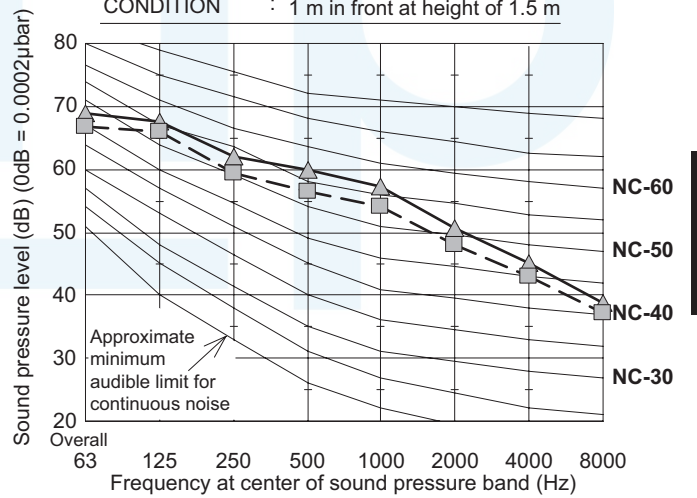

1. Outdoor Unit

1-5. Noise Criterion Curves

Standard mode 
 Quiet mode 

U-8MF2E8, U-10MF2E8, U-12MF2E8, U-14MF2E8, U-16MF2E8

MODEL : U-8MF2E8
 SOUND LEVEL : 57.0
 db (A) (Quiet mode 54.0)
 CONDITION : 1 m in front at height of 1.5 m

MODEL : U-10MF2E8
 SOUND LEVEL : 59.0
 db (A) (Quiet mode 56.0)
 CONDITION : 1 m in front at height of 1.5 m

MODEL : U-12MF2E8
 SOUND LEVEL : 61.0
 db (A) (Quiet mode 58.0)
 CONDITION : 1 m in front at height of 1.5 m

MODEL : U-14MF2E8
 SOUND LEVEL : 62.0
 db (A) (Quiet mode 59.0)
 CONDITION : 1 m in front at height of 1.5 m

MODEL : U-16MF2E8
 SOUND LEVEL : 62.0
 db (A) (Quiet mode 59.0)
 CONDITION : 1 m in front at height of 1.5 m