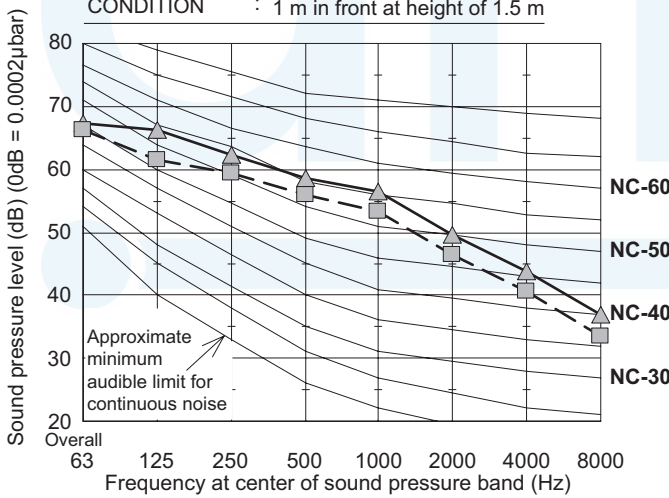

1. Outdoor Unit

1-5. Noise Criterion Curves

Standard mode 
 Quiet mode 

U-8MF2E8, U-10MF2E8, U-12MF2E8, U-14MF2E8, U-16MF2E8

MODEL : U-8MF2E8
 SOUND LEVEL : 57.0
 db (A) (Quiet mode 54.0)
 CONDITION : 1 m in front at height of 1.5 m

MODEL : U-10MF2E8
 SOUND LEVEL : 59.0
 db (A) (Quiet mode 56.0)
 CONDITION : 1 m in front at height of 1.5 m

MODEL : U-12MF2E8
 SOUND LEVEL : 61.0
 db (A) (Quiet mode 58.0)
 CONDITION : 1 m in front at height of 1.5 m

MODEL : U-14MF2E8
 SOUND LEVEL : 62.0
 db (A) (Quiet mode 59.0)
 CONDITION : 1 m in front at height of 1.5 m

MODEL : U-16MF2E8
 SOUND LEVEL : 62.0
 db (A) (Quiet mode 59.0)
 CONDITION : 1 m in front at height of 1.5 m